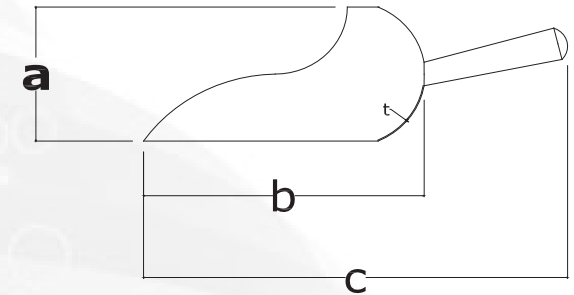

ÁREAS DE USO:

- Producción
- Áreas estériles
- Cuarto de pesadas
- Control de calidad
- Almacén

POWDER SCOOPS

FEATURES:

- Sanitary totally
- 180 grit ground and brushed
- Surface arectro polish (optional)
- AISI 304 stainless steel manufactured
- Ergonomic design
- Easy cleaning design
- Meet F.D.A. requirements and sanitary standards
- Light and strong
- It supported by our Certificate of Warranty and Quality

APPLICATION AREAS:

- Production department
- Sterile areas
- Weight room
- Quality room
- Warehouse

MODELO	CAPACIDAD	DIÁMETRO	LARGO	LARGO TOTAL	ESPESOR	PESO
ARTICLE NO	CAPACITY	WIDTH	OVERALL	THICKNESS	CAPACITY	WEIGHT
	kg	a kg	b mm	c mm	t mm	kg
*A-CUC-000	0.075	60.0	75	145.0	1.2	0.068
A-CUC-001	0.125	54.8	90	212.7	1.2	0.107
A-CUC-002	0.250	70.0	155	250.0	1.2	0.198
A-CUC-003	0.500	89.1	170	297.0	1.2	0.372
A-CUC-004	1.000	112.3	220	360.0	1.2	0.550
A-CUC-005	2.000	153.7	300	445.0	1.2	0.970